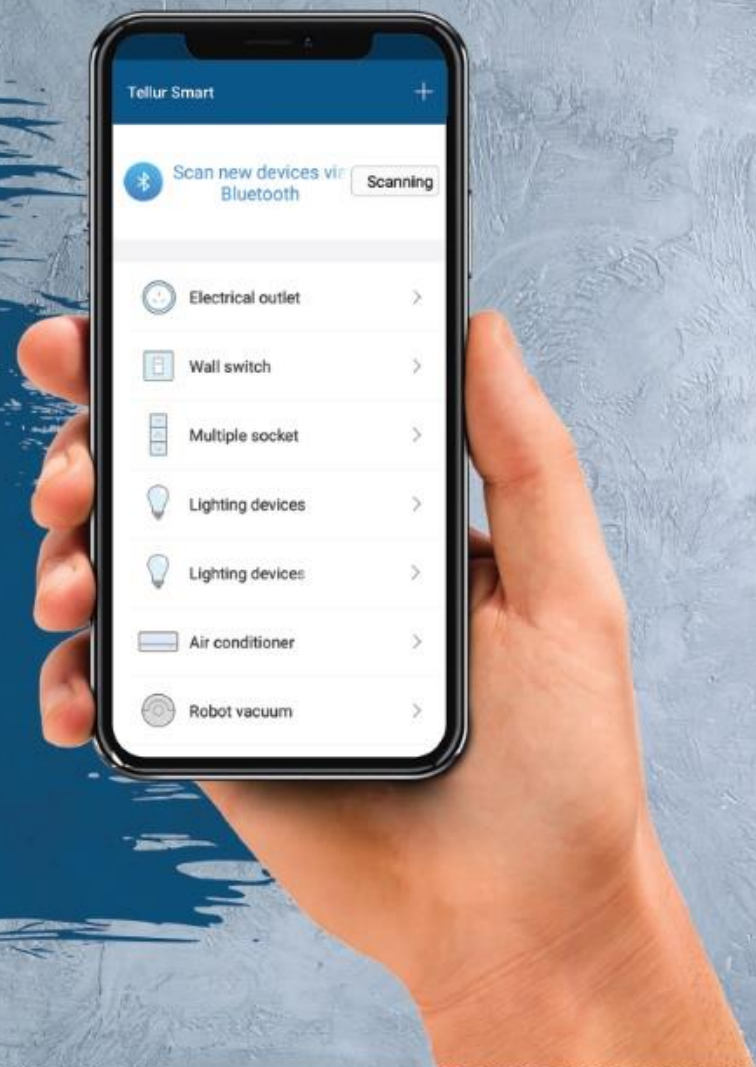

Smart Home
Give your home a Smart upgrade!

SMART HOME

Give your home a smart upgrade!

Technology comes into your future through your front door.

With Tellur's Smart Home range you can control your house from everywhere with smart, fully customizable products, with integrated features for a better living.

WIFI RGB SMART BULB
code: TLL331011

WIFI WHITE SMART BULB
code: TLL331001

WIFI SMART SWITCH
code: TLL331051

You can adjust the intensity and color of the light for each room individually, you can increase or decrease light strength depending on your activity or based on the scenarios you saved in your Tellur Smart app.

At night, when you are all tucked in and ready to sleep, the light turns off automatically at the exact time you scheduled it from your Tellur Smart app. Also, you will never have to worry about forgetting your lights on, because you have access to all your bulbs from everywhere.

Tellur Smart app is available in Google Play and AppStore and lets you create your own scenario to suit your needs, based on details such as temperature, humidity level or the time of the day.

DOWNLOAD APP